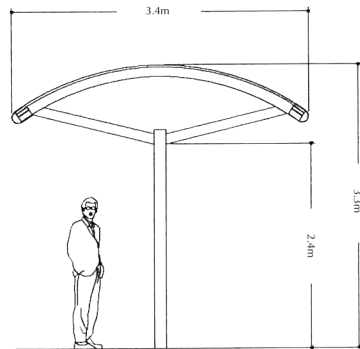

# BRANCHFRAME

The Branchframe is a classically shaped walkway system utilising one central column per bay. The system is modular so it can be shaped to fit its designated area.

T +44 (0) 1291 638200

E mail@architen.com | www.architen.com

# BRANCHFRAME

Plan View

Front View

## TECHNICAL DETAILS:

- Supplied in PVC/polyester or silicone coated glass cloth.
- Circular hollow section mild steel frame finished in any colour.
- 10 bays erected in less than 5 days.
- Approximate lifespan of 15 - 30 years.
- Can be used as a modular system.
- Lighting & graphics are available.