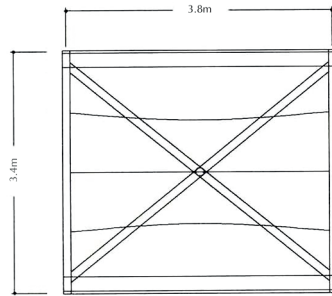

# BRANCHFRAME

The Branchframe is a classically shaped walkway system utilising one central column per bay. The system is modular so it can be shaped to fit its designated area.

T +44 (0) 1291 638200

E mail@architen.com | www.architen.com

# BRANCHFRAME

Plan View

Front View

## TECHNICAL DETAILS:

- Supplied in PVC/polyester or silicone coated glass cloth.
- Circular hollow section mild steel frame finished in any colour.
- 10 bays erected in less than 5 days.
- Approximate lifespan of 15 - 30 years.
- Can be used as a modular system.
- Lighting & graphics are available.