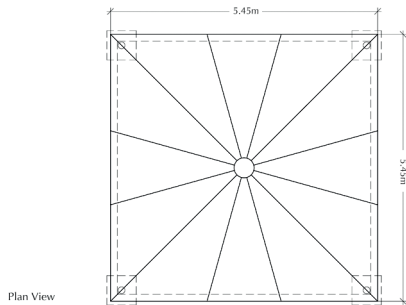

SHADE PLAY

Plan View