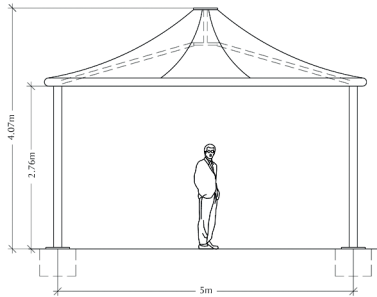

Front View

TECHNICAL DETAILS:

- Supplied in PVC/polyester or silicone coated glass cloth.
- Circular hollow section mild steel frame finished in any colour.
- Erected in less than 3 days.
- Approximate lifespan of 15 - 30 years.
- Can be used as a modular system.
- Lighting, gutters, side walls, & graphics are available.