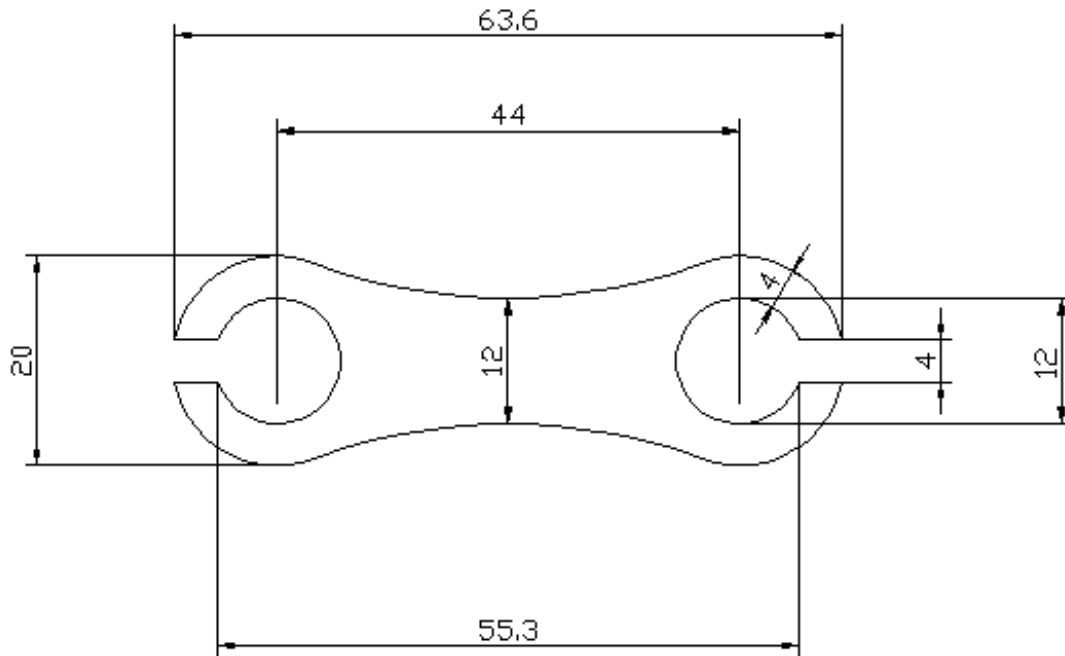

Glass Fibre Shotgun Extrusion

1:1 Scale Detail

We also offer ...

- Cutting
- Drilling
- Bending
- A wide range of standard and specialist keders
- Fabric welding and stitching
- Computer controlled fabric cutting – can cut fabric up to 4m wide!